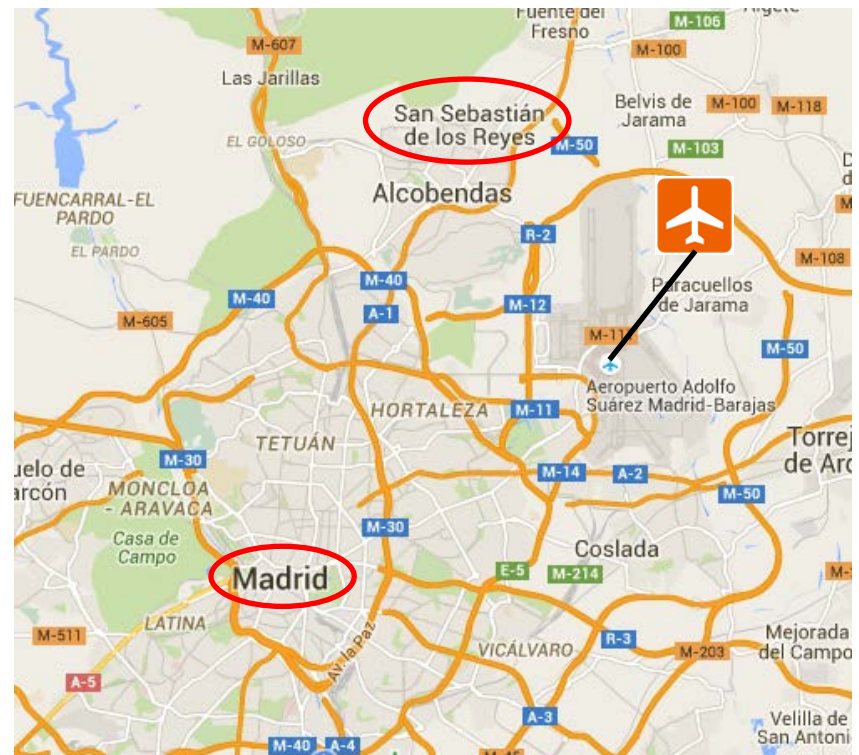

Contact Details:
Tel: +34 912 08 49 00
Pedro.serrano@ensiaexpert.com